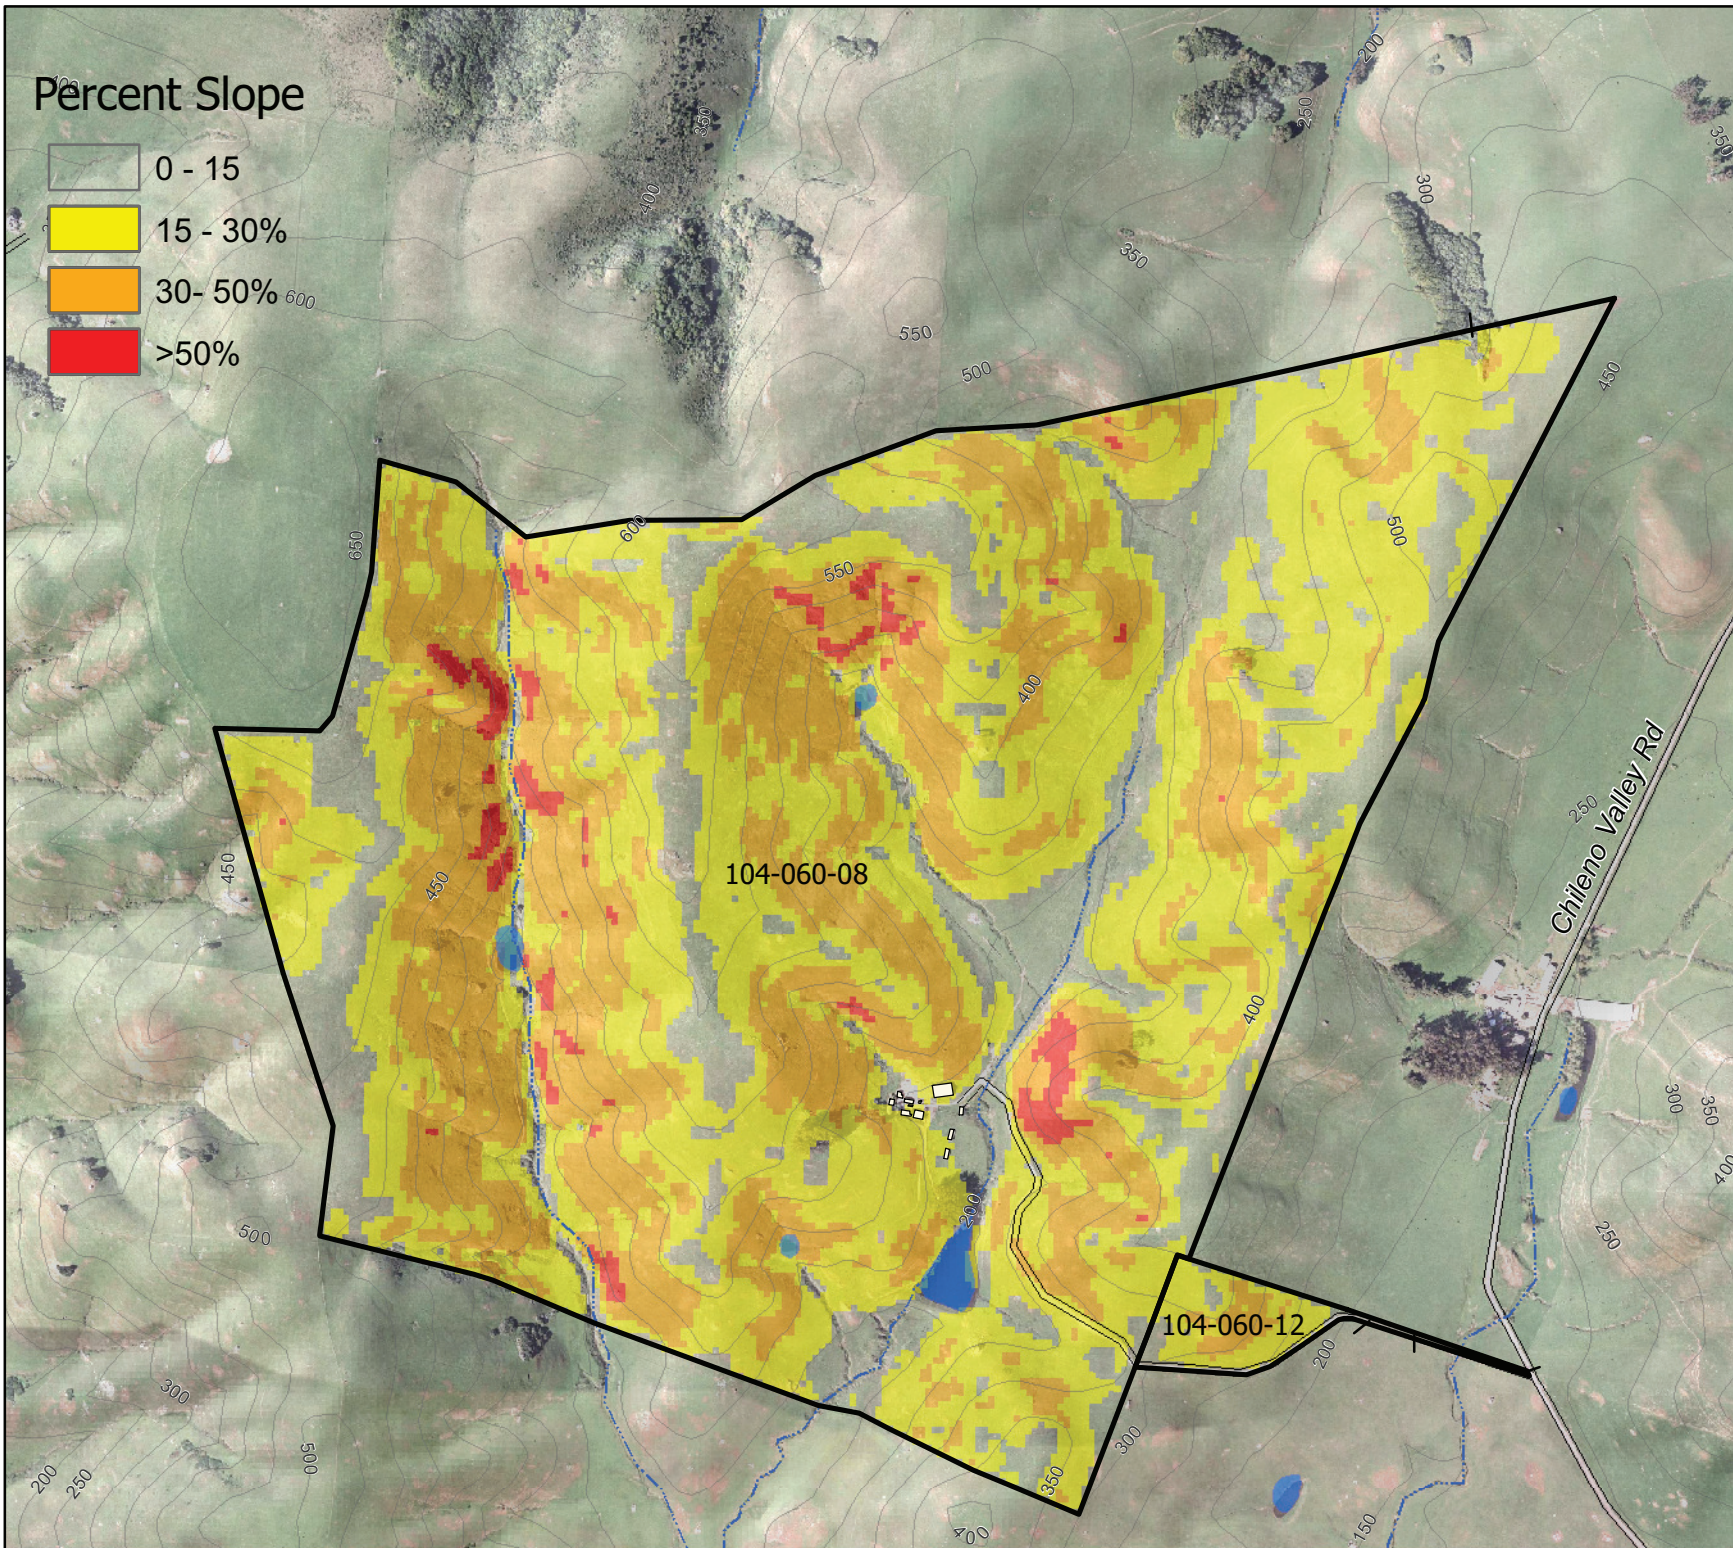

6195 Chileno Valley Rd, Petaluma, CA