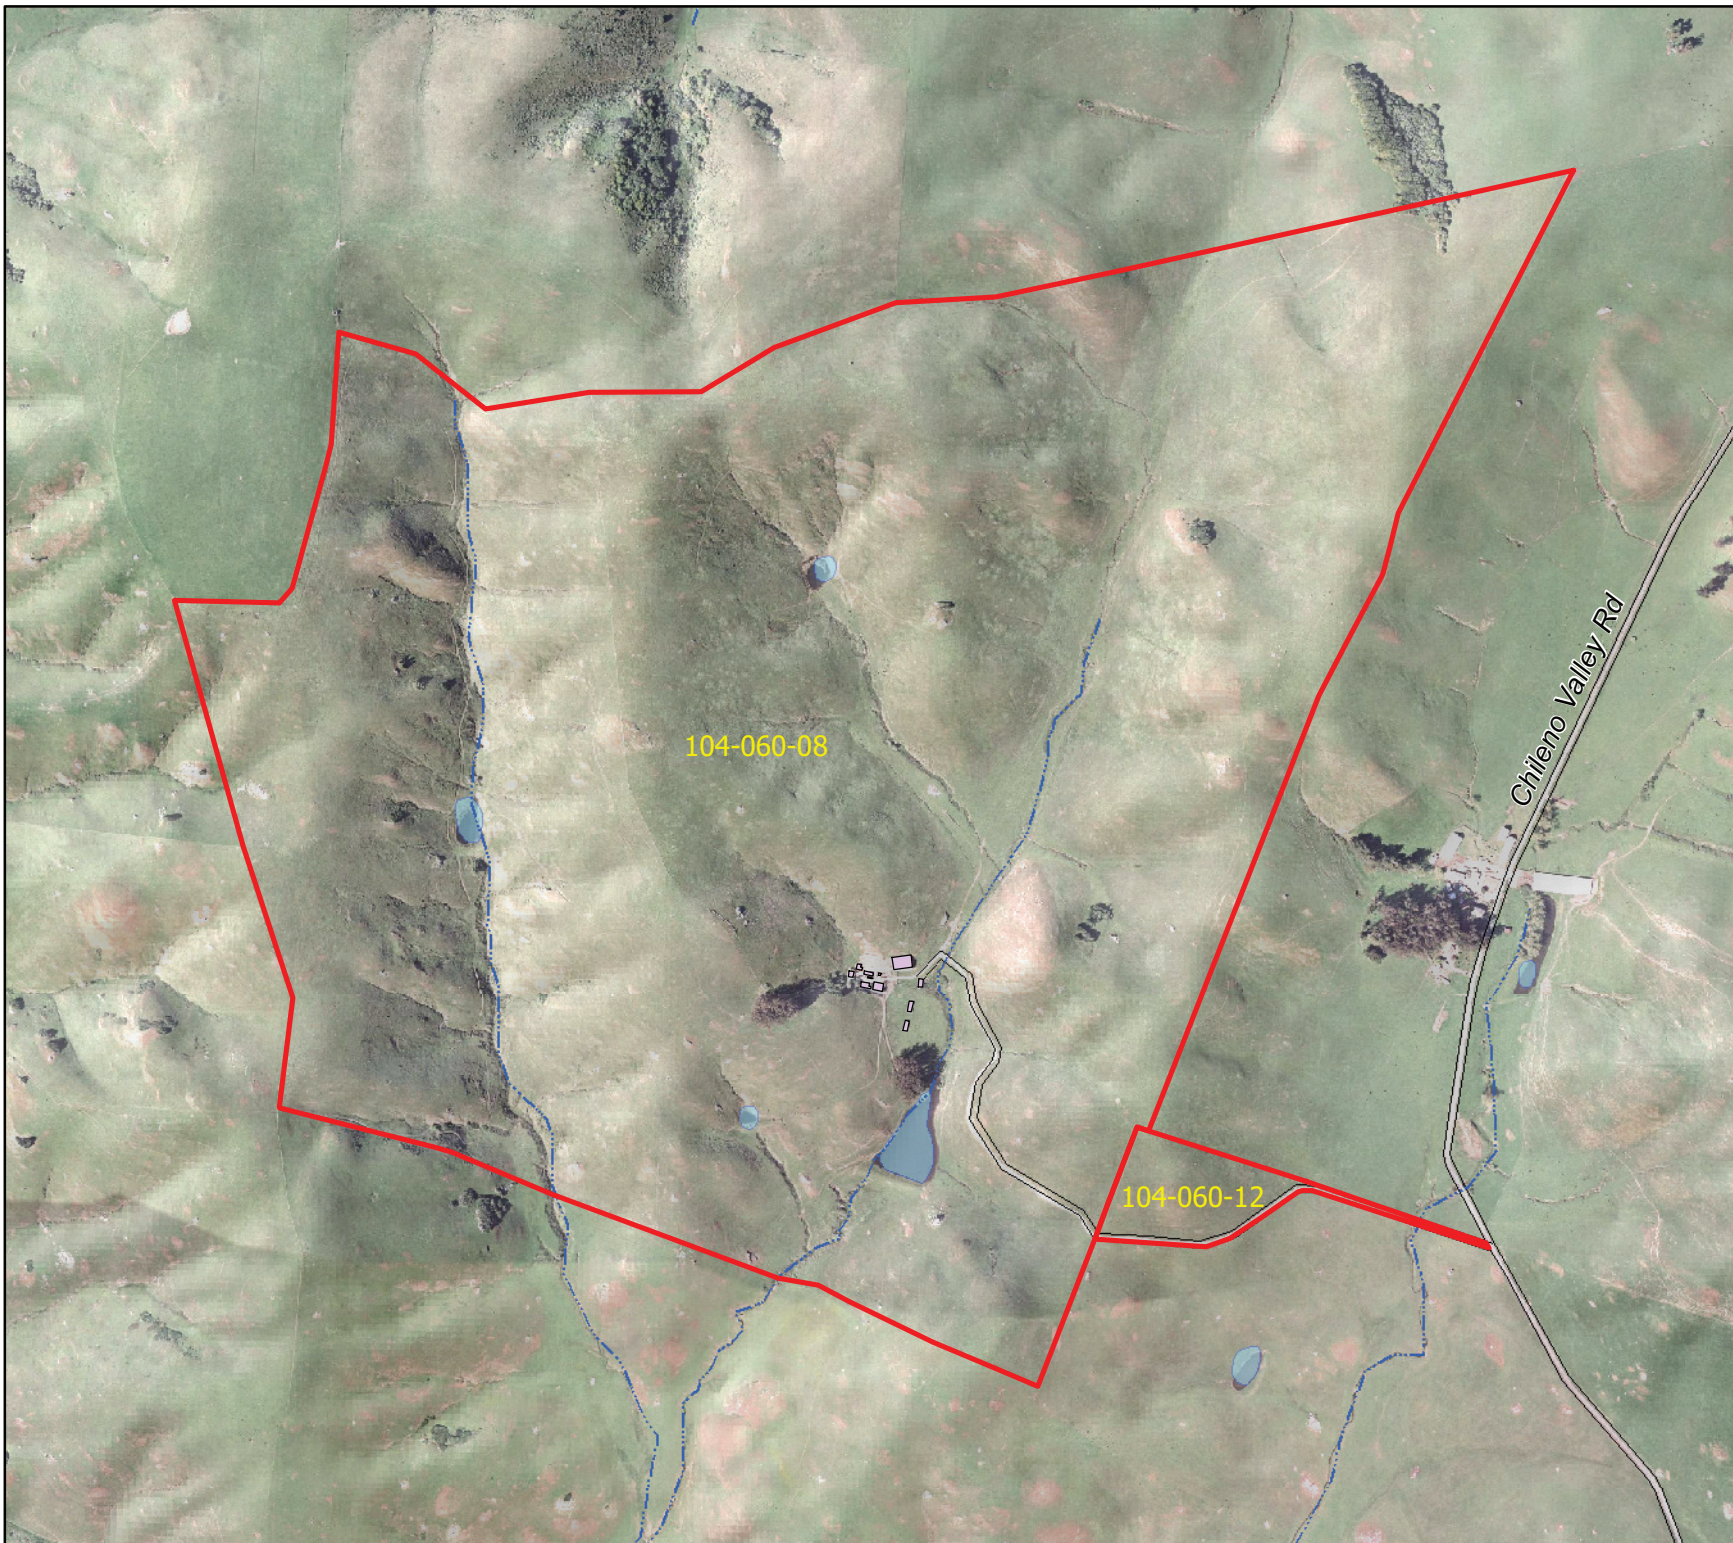

6195 Chileno Valley Rd, Petaluma, CA

Assessor Parcels
Building Footprint

Century 21
Bundesen
karl@bundesen.com
707-769-7100

SOURCES:
Parcel, road and stream data from County of Marin.
Orthophotography by DigitalGlobe Inc., 2007.
NOTE: This map is an enlargement of smaller scale datasets.

 **RAY CARLSON**
AND ASSOCIATES, INC.
Mapping a Better World™